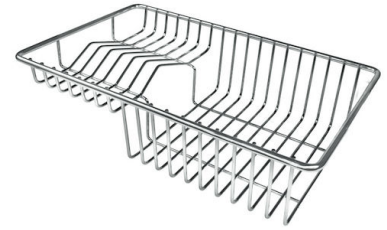

Space waste fitting The elegant SPACE steel cap closes the drain and leaves no visible residues collected in the basket below. Space also has a small footprint and allows the optimal use of the under-sink compartment.

TECHNICAL DATA

GALLERY

OPTIONAL ACCESSORIES

Glass chopping board
8631 300

HPDE Twin chopping board
8644 101

**Iroko-wood sliding chopping board
with stainless steel colander**
8644 044

White bowl
8153 100

Stainless steel plate rack
8100 154

**Graters kit with ring-holder and
food collection tray**
8159 101
* only in combination with the accessory
8644 101

Stainless steel perforated tray

8151 000

* only in combination with the accessory
8644 101

Stainless steel basket

8611 000

Stainless steel plate rack

8100 303

* only in combination with the accessory
8644 101

Stainless steel plate rack

8100 201

RECOMMENDED PAIRINGS