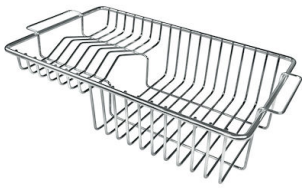

Space waste fitting The elegant SPACE steel cap closes the drain and leaves no visible residues collected in the basket below. Space also has a small footprint and allows the optimal use of the under-sink compartment.

**Graters kit with ring-holder and
food collection tray**
8159 101
* only in combination with the accessory
8644 101

Stainless steel perforated tray

8151 000

* only in combination with the accessory
8644 101

Stainless steel basket

8611 000

Stainless steel plate rack

8100 303

* only in combination with the accessory
8644 101

Stainless steel plate rack

8100 201

RECOMMENDED PAIRINGS

Cooker hob Milanello

7680 000

Mixer Tap Omega Satin

8497 100

VELA PLUS satin

8497 120