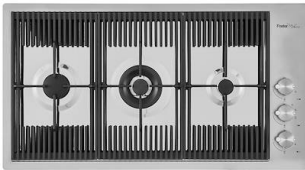

Save space system Drain and siphon are designed to leave as much space as possible in the under-sink area, more and more useful today for theseparate waste collection systems.

Small radius Bowls with squared shapes with a modern design and an increased capacity, for a minimal aesthetics connected with an extreme practicity.

Space waste fitting The elegant SPACE steel cap closes the drain and leaves no visible residues collected in the basket below. Space also has a small footprint and allows the optimal use of the under-sink compartment.

Stainless steel basket

8611 000

Stainless steel plate rack

8100 303

* only in combination with the accessory
8644 101

Stainless steel plate rack

8100 201

RECOMMENDED PAIRINGS

Cooker hob Milanello

7680 000

Mixer Tap Omega Satin

8497 100

VELA PLUS satin

8497 120